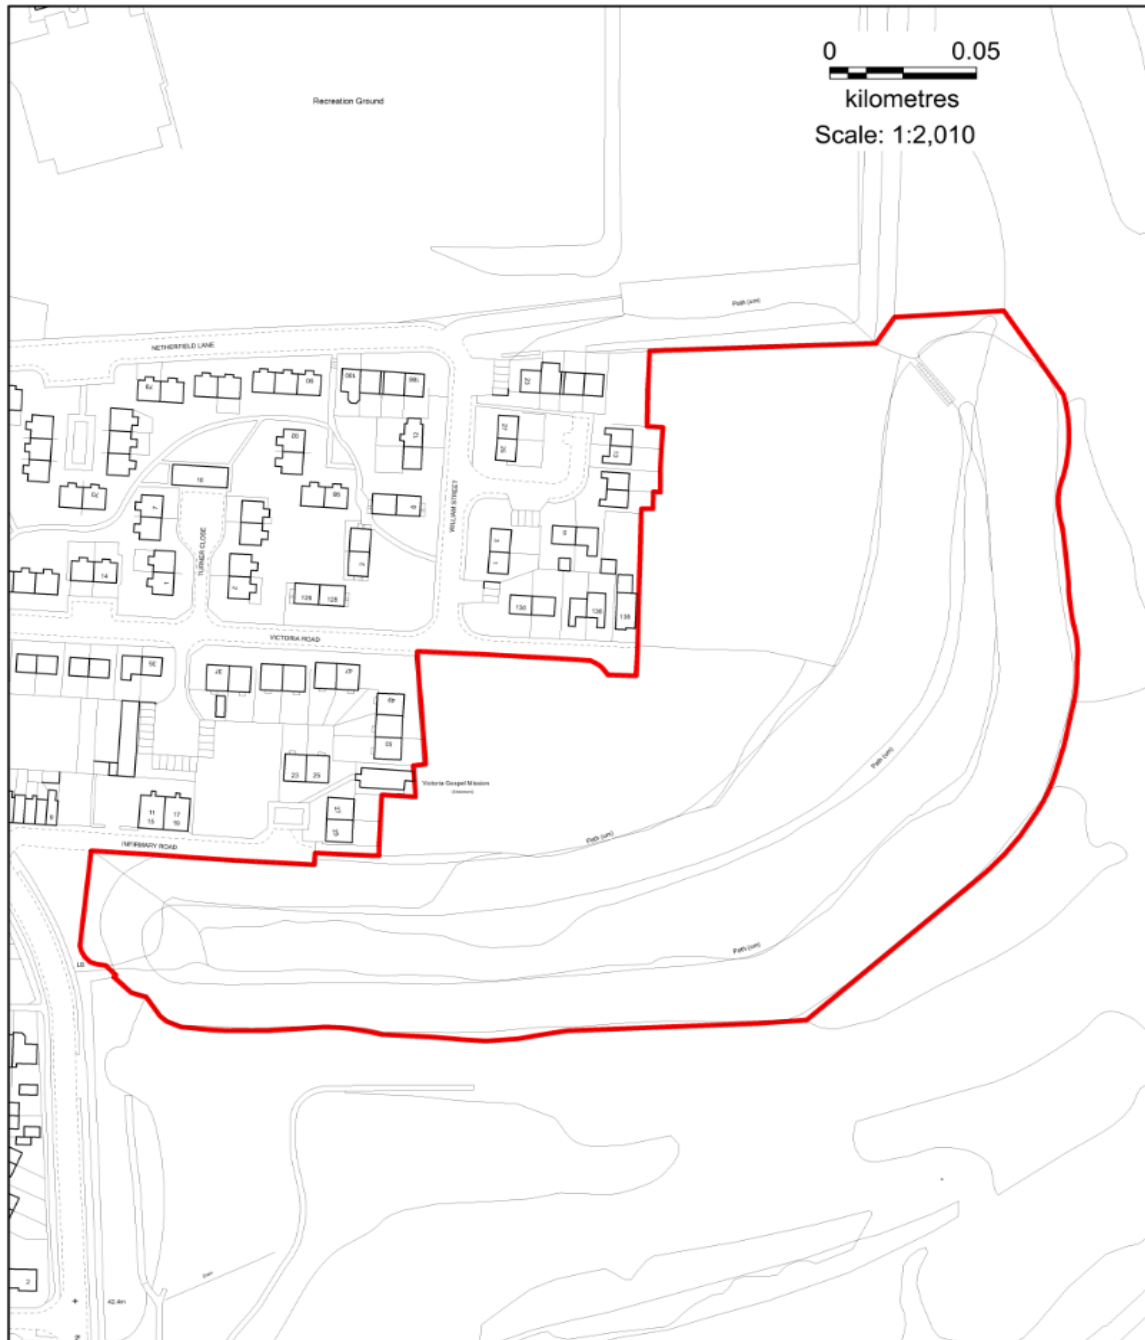

## Appendix 1 LWS Boundary Maps (LWS 201 Throapham Orchard, LWS 207 Banana Plantation)

Area:0.9217ha

 cLWS Boundary

September 2022

**cLWS 201  
Throapham  
Orchard**

**Rotherham**  
Metropolitan  
Borough Council

Planning Policy Team  
Riverside House  
Main Street  
Rotherham S60 1AE

Local Wildlife Site – LWS 207 Banana Plantation

Reproduced from the Ordnance Survey Mapping with the permission of the Controller of His Majesty's Stationery Office (C) Crown Copyright Unauthorised reproduction infringes Crown Copyright RMBC Licence No 100019587

|  |  |   |
|--|--|---|
| <p>Area: 4.710 ha</p> <p> cLWS Boundary</p> <p>September 2022</p> | <p><b>cLWS 207</b><br/> <b>Banana Plantation</b></p> | <p><b>Rotherham</b><br/>         Metropolitan<br/>         Borough Council </p> <p>Planning Policy Team<br/>         Riverside House<br/>         Main Street<br/>         Rotherham S60 1AE</p> |
|--|--|---|